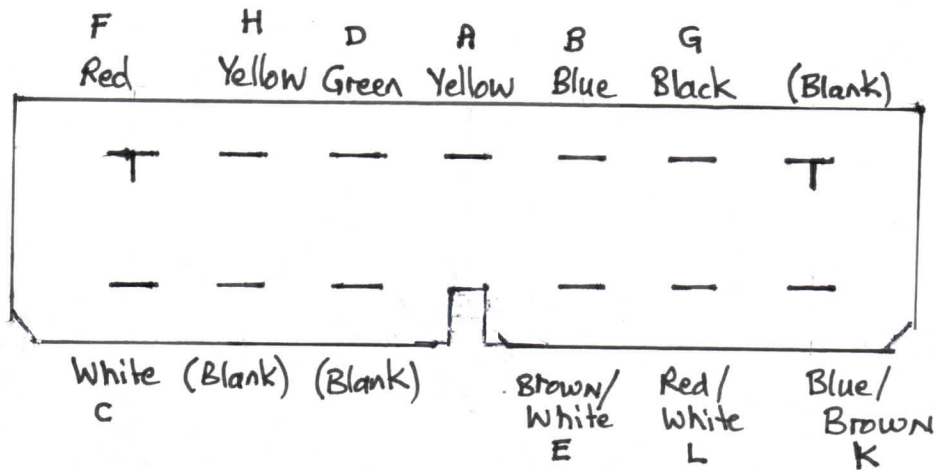

## LAND ROVER ORIGINAL TRAILER ELECTRICS CABLE FROM BUILT-IN SOCKET TO TWIN TRAILER SOCKETS

TRACED AND DRAWN BY K. WILSON NOV 22

Looking at socket on end of cable to twin sockets

### SUPPLEMENTARY (TYPE 12S)

Looking at socket from rear of car

### MAIN SOCKET (TYPE 12N)

Looking at Socket from rear of car