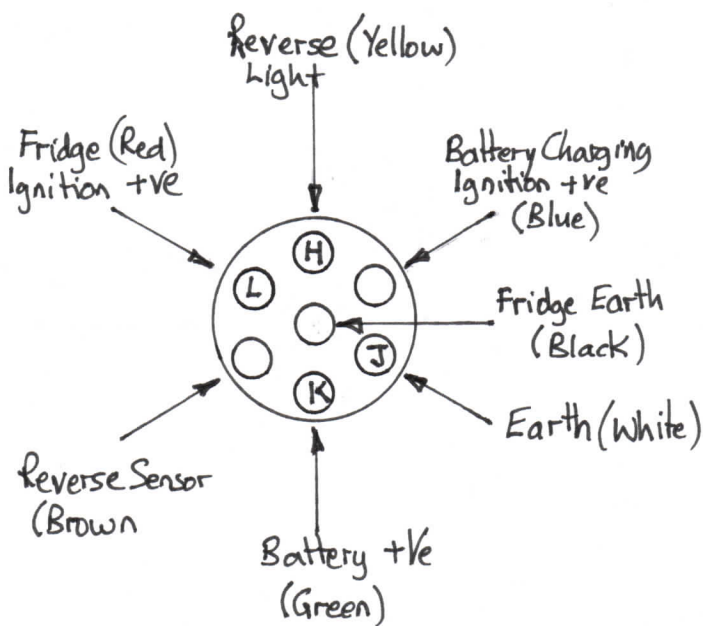

# FREELANDER 2 2013-14

## LAND ROVER ORIGINAL TRAILER ELECTRICS CABLE FROM BUILT-IN SOCKET TO TWIN TRAILER SOCKETS

TRACED AND DRAWN BY K. WILSON NOV 22

Looking at socket on end of cable to twin sockets

### SUPPLEMENTARY (TYPE 12S)

Looking at socket from rear of car

### MAIN SOCKET (TYPE 12N)

Looking at Socket from rear of car