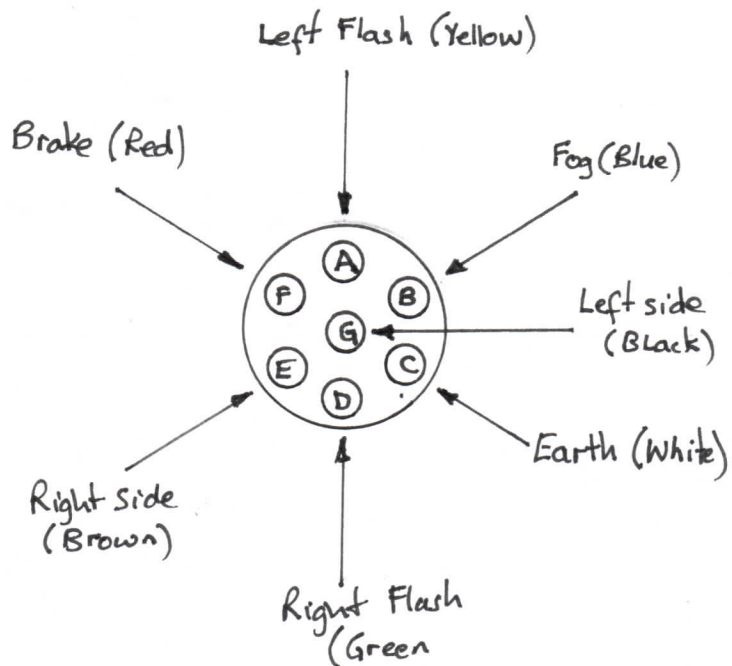

## LAND ROVER ORIGINAL TRAILER ELECTRICS CABLE FROM BUILT-IN SOCKET TO TWIN TRAILER SOCKETS

TRACED AND DRAWN BY K. WILSON NOV 22

Looking at socket on end of cable to twin sockets

### SUPPLEMENTARY (TYPE 12S)

Looking at socket from rear of car

### MAIN SOCKET (TYPE 12N)

Looking at Socket from rear of car